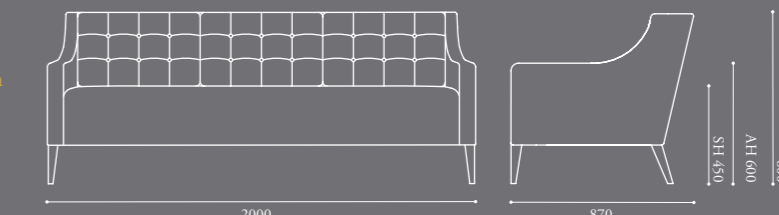

The sofas include a two and three seater as well as a corner modular sofa unit. The lounge chairs are available with and without arms. Sofas and lounge chairs can have a showwood timber base as an option.

designed by Katerina Zachariades

Hampton 555

Hampton 551

Hampton 550

Hampton 550

Hampton 552

Hampton 553

Hampton 556