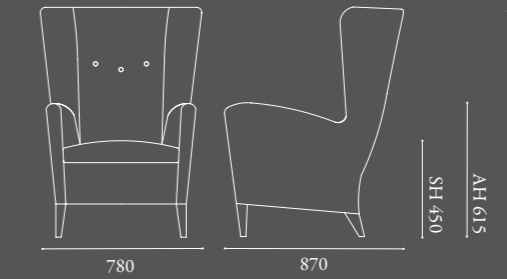

Seville

designed by Katerina Zachariades

Seville
750