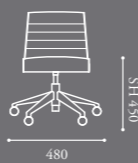

640RS

Siena 462

Siena 462T