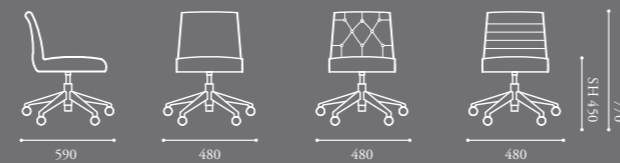

Siena 462

Siena 462T

Siena

designed by Katerina Zachariades

Siena 640

640S

640DBS

640RS