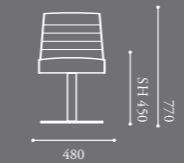

640RCH

Siena 463