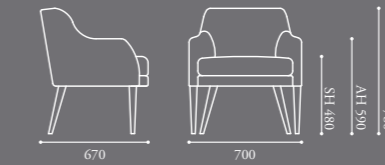

and the 640 is a small versatile swivel chair that can be used in a hotel bedroom or a meeting room. The rectangular and square benches can be useful additions to any space and can be matched with other chairs and sofas from our product range.

640EPB

640RCH

Siena 440EP

Siena 462

Siena 462T

Siena 463

Siena 464T

Siena 465T

Siena 466T

Siena

designed by Katerina Zachariades

Siena 620

Siena 630

Siena 630T

Siena 650

Siena 660L