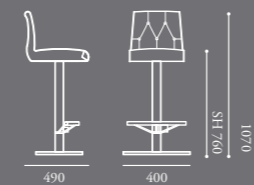

Siena 440EP