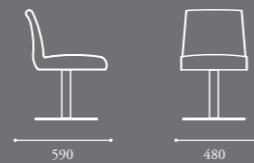

Siena

designed by Katerina Zachariades

640EP

Siena

designed by Katerina Zachariades

In our continuing commitment to sustainability, our uncompromising environmental plan sets out our endeavours to proactively reduce the impact of our operations, rather than just striving to meet regulations. Our aim is to remain industry leaders and continue to set environmental benchmarks to which others aspire.

The fabrics shown here are by Kvadrat, Designers Guild, Marks Pelle and Andrew Muirhead leather. The background wallpaper is by Harlequin.

All copyright, design rights and other intellectual property rights are and remain the property of Morgan.

© Morgan. All rights reserved
Morgan is the trading name of
Morgan Contract Furniture Limited
Company No. 02985988
ISO 14001 accredited

Printed on 80% recovered fibres, using the environmentally friendly waterless print process.

All Morgan products are made to contract standards using sustainable PEFC timber and first quality CMHR foams. Morgan designs and creates furniture collections with a distinctive harmony of form and function that represents the utmost commitment to originality, quality and value.

Morgan

Clovelly Road, Southbourne, Emsworth, Hampshire PO10 8PQ
T: +44 (0) 1243 371111 F: +44 (0) 1243 378796
info@morganfurniture.co.uk www.morganfurniture.co.uk